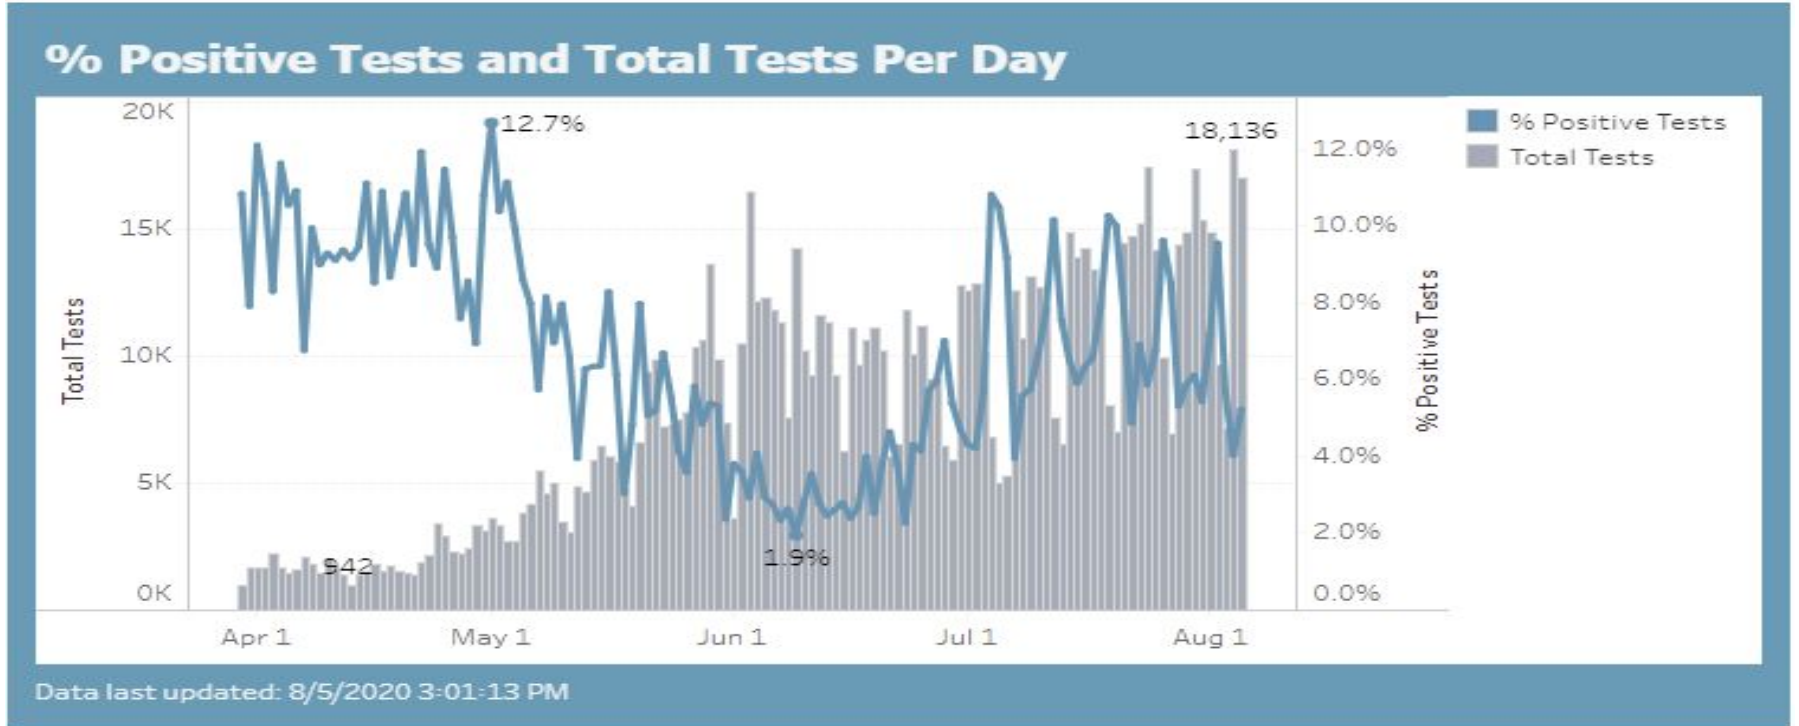

Project Relaunch Data Review

Our Mission ... To advance student learning, achievement, and success.

Marathon County Covid Trend Data

Data shown are subject to change. We strive for accuracy in our data. There may be corrections to the status and details of cases that result in changes to this information.

State Covid Testing and Positivity Rates

Summary Attendance Data from Regional Districts