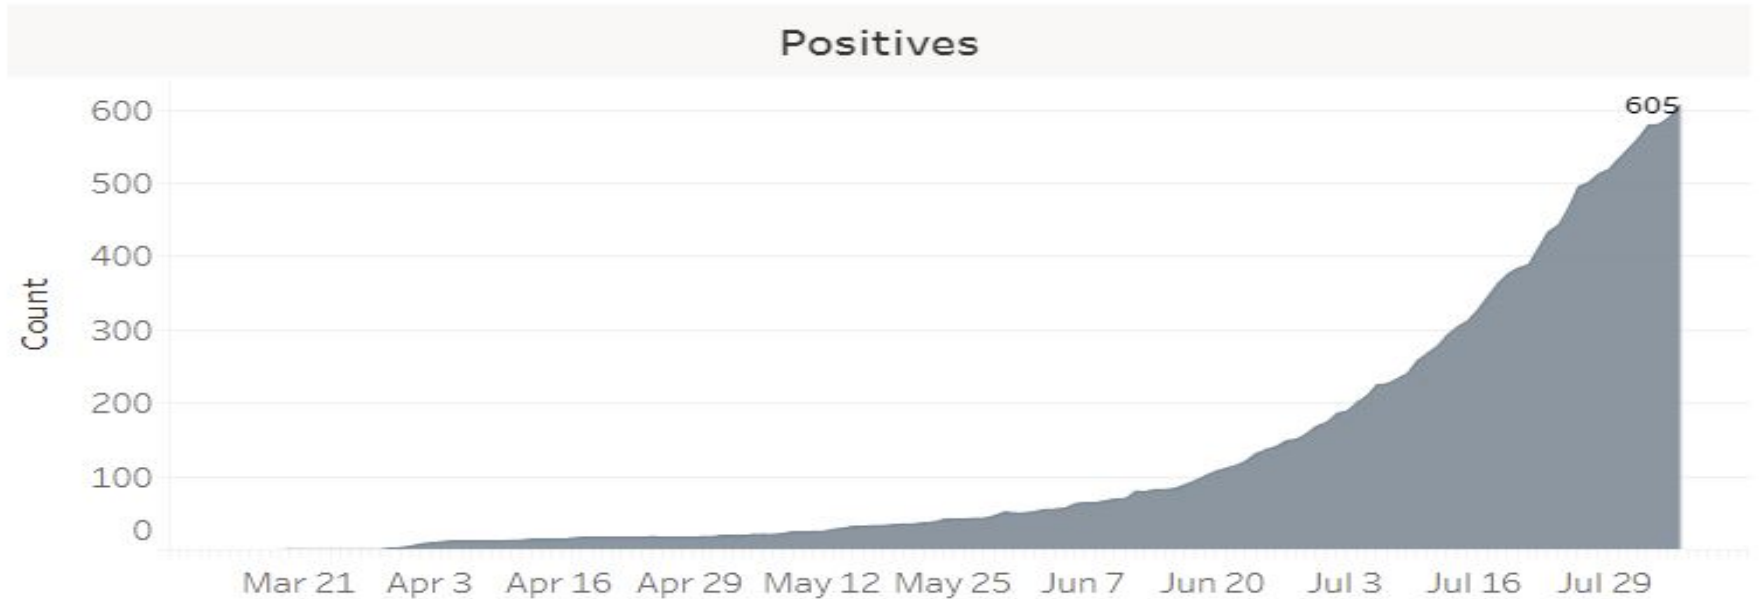

Project Relaunch Data Review

Our Mission ... To advance student learning, achievement, and success.

Marathon County Covid Trend Data

Data shown are subject to change. We strive for accuracy in our data. There may be corrections to the status and details of cases that result in changes to this information.